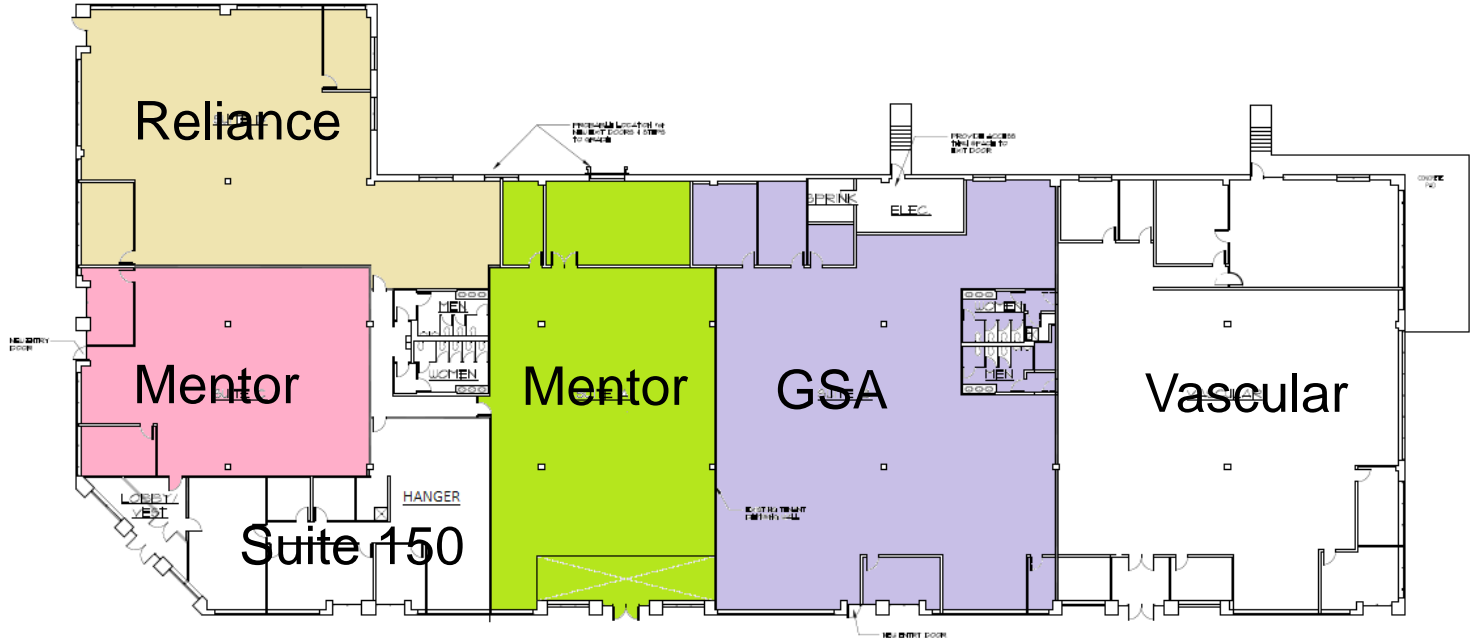

CLASS A OFFICE FOR LEASE

As exclusive agents, we are pleased to offer the following space for sale or lease within the Lehigh Valley Corporate Center:

AVAILABILITY

- 2,934 SF, Suite 150 - Hanger
  (Aug 22 or sooner)

LOCATION

- Immediate Access via Schoenersville Road to Route 22
- Within minutes of Route 378 & 33
- Within minutes Lehigh Valley Int'l Airport

FEATURES

- 16-foot clear ceiling heights, with 40' x 34' column spacing
- Fiber and T-1 line up to DS3 Available
- Signage Availability
- Within One Mile of Lehigh Valley Hospital
- Park contains 25 offices and retail buildings

AMENITIES

- Hotel, restaurant and retail shops within LVCC
- 2 miles of jogging trails
- Professional landscaping with ponds, fountains and sculptures

FOR FURTHER INFORMATION, PLEASE CONTACT:

Kevin McGowan, CCIM, SIOR
President
Phone (484) 222-6900
Mobile (610) 233-6490
kevin@mcgowanadvisors.com

McGowan Corporate Real Estate Advisors
1275 Glenlivet Drive, Suite 100
Allentown, PA 18106-3107

www.mcgowanadvisors.com