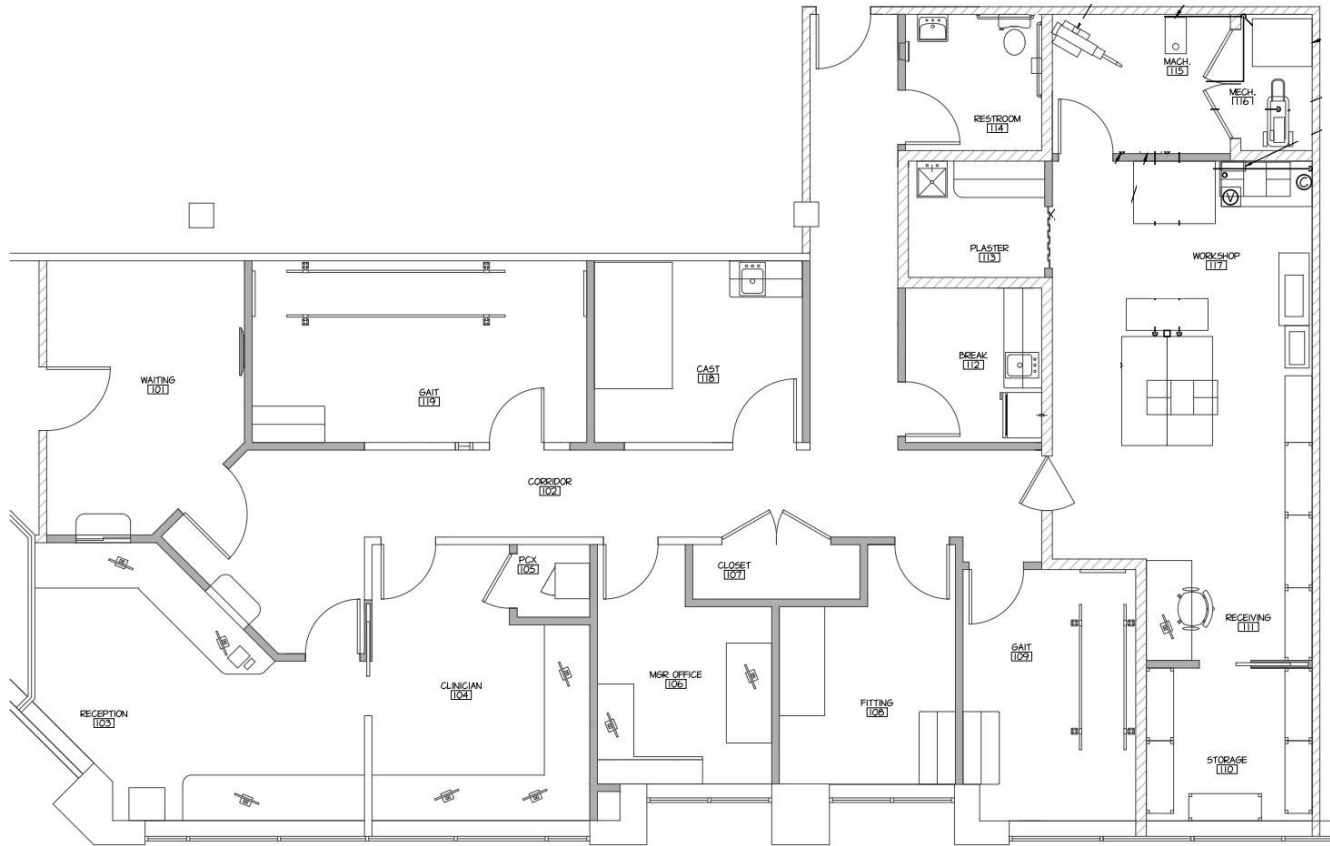

HANGER SUITE FLOOR PLAN

FOR FURTHER INFORMATION, PLEASE CONTACT:

Kevin McGowan, CCIM, SIOR
President
Phone (484) 222-6900
Mobile (610) 233-6490
kevin@mcgowanadvisors.com

McGowan Corporate Real Estate Advisors
1275 Glenlivet Drive, Suite 100
Allentown, PA 18106-3107

www.mcgowanadvisors.com