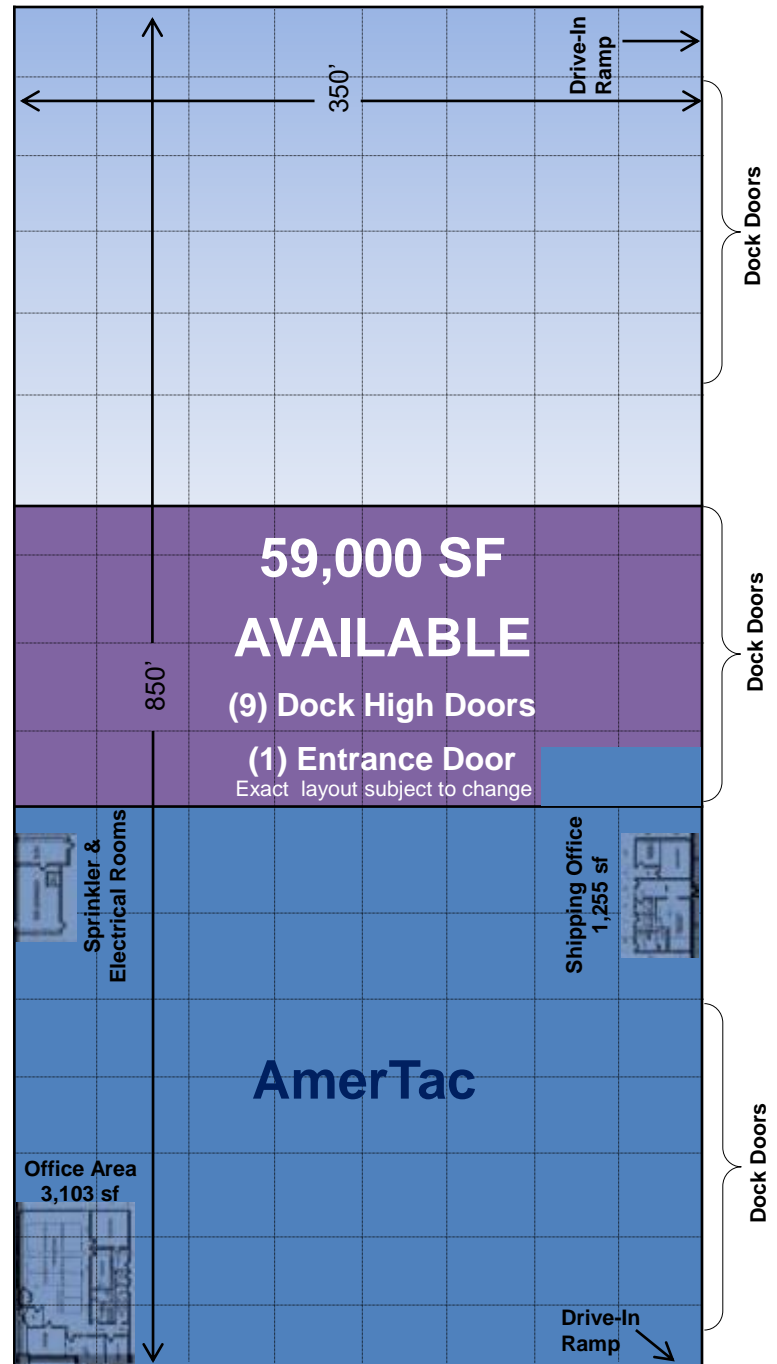

#### FEATURES

- 59,000 SF Available
- Sublease term through July 2024
- T-5 Lighting
- 30' Clear Height
- 50' x 50' Column Spacing
- 9 Dock High Doors
- One Man Door to Enter/Exit
- Additional Trailer Stalls
- ESFR Sprinkler System
- 800-amp, 277/480 volt, 3-phase
- Space is Partially Racked