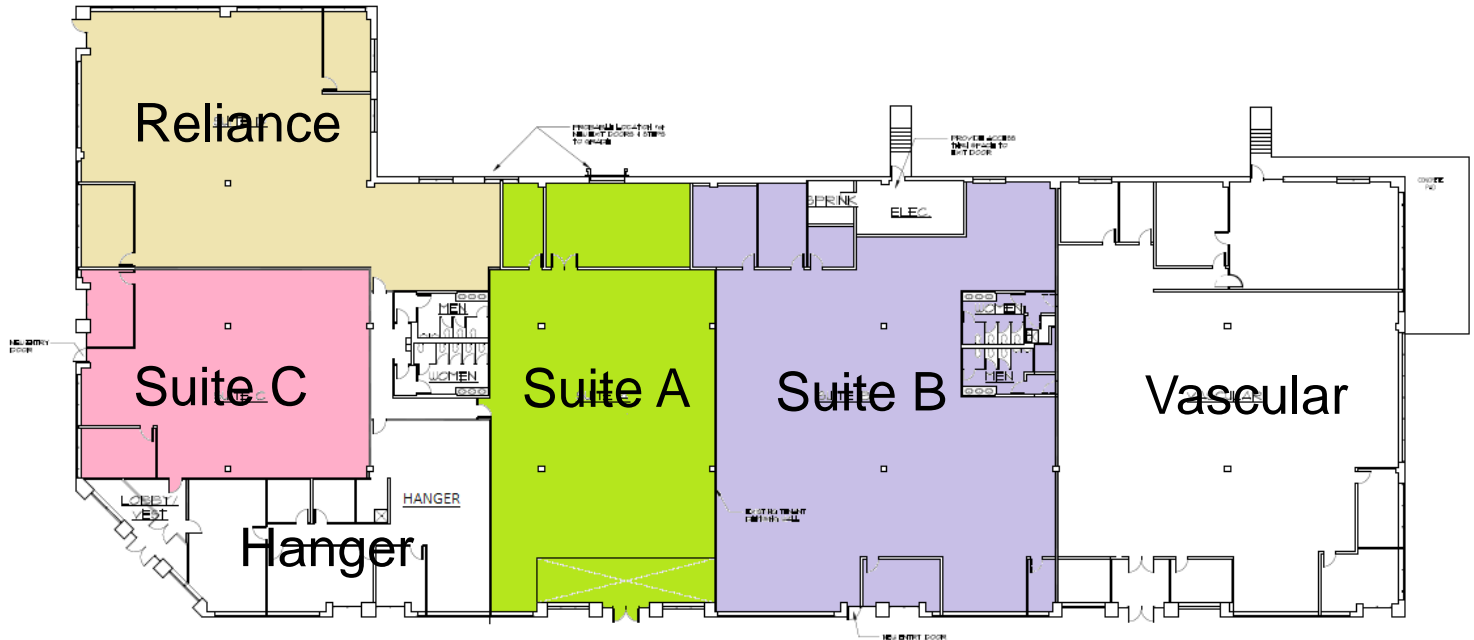

CLASS A OFFICE FOR SALE OR LEASE

As exclusive agents, we are pleased to offer the following space for sale or lease within the Lehigh Valley Corporate Center:

AVAILABILITY

- 17,249 SF
  - Suite B 8,007 SF
  - Suite A 5,495 SF
  - Suite C 3,747 SF

LOCATION

- Immediate Access via Schoenersville Road to Route 22
- Within minutes of Route 378 & 33
- Within minutes Lehigh Valley Int'l Airport

FEATURES

- 16-foot clear ceiling heights, with 40' x 34' column spacing
- Fiber and T-1 line up to DS3 Available
- Signage Availability
- Within One Mile of Lehigh Valley Hospital
- Park contains 25 offices and retail buildings

AMENITIES

- Hotel, restaurant and retail shops within LVCC
- 2 miles of jogging trails
- Professional landscaping with ponds, fountains and sculptures

FOR FURTHER INFORMATION, PLEASE CONTACT:

Kevin McGowan, CCIM, SIOR
President
Phone (484) 222-6900
Mobile (610) 233-6490
kevin@mcgowanadvisors.com

McGowan Corporate Real Estate Advisors
1275 Glenlivet Drive, Suite 100
Allentown, PA 18106-3107

www.mcgowanadvisors.com